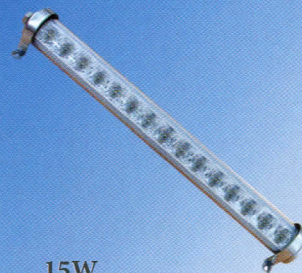

**NOU!**

Impact 01, 02 LED

11W  
21W

Impact 01

35W  
70W

Carabilli

11W, 18W, 50W

Wall washer